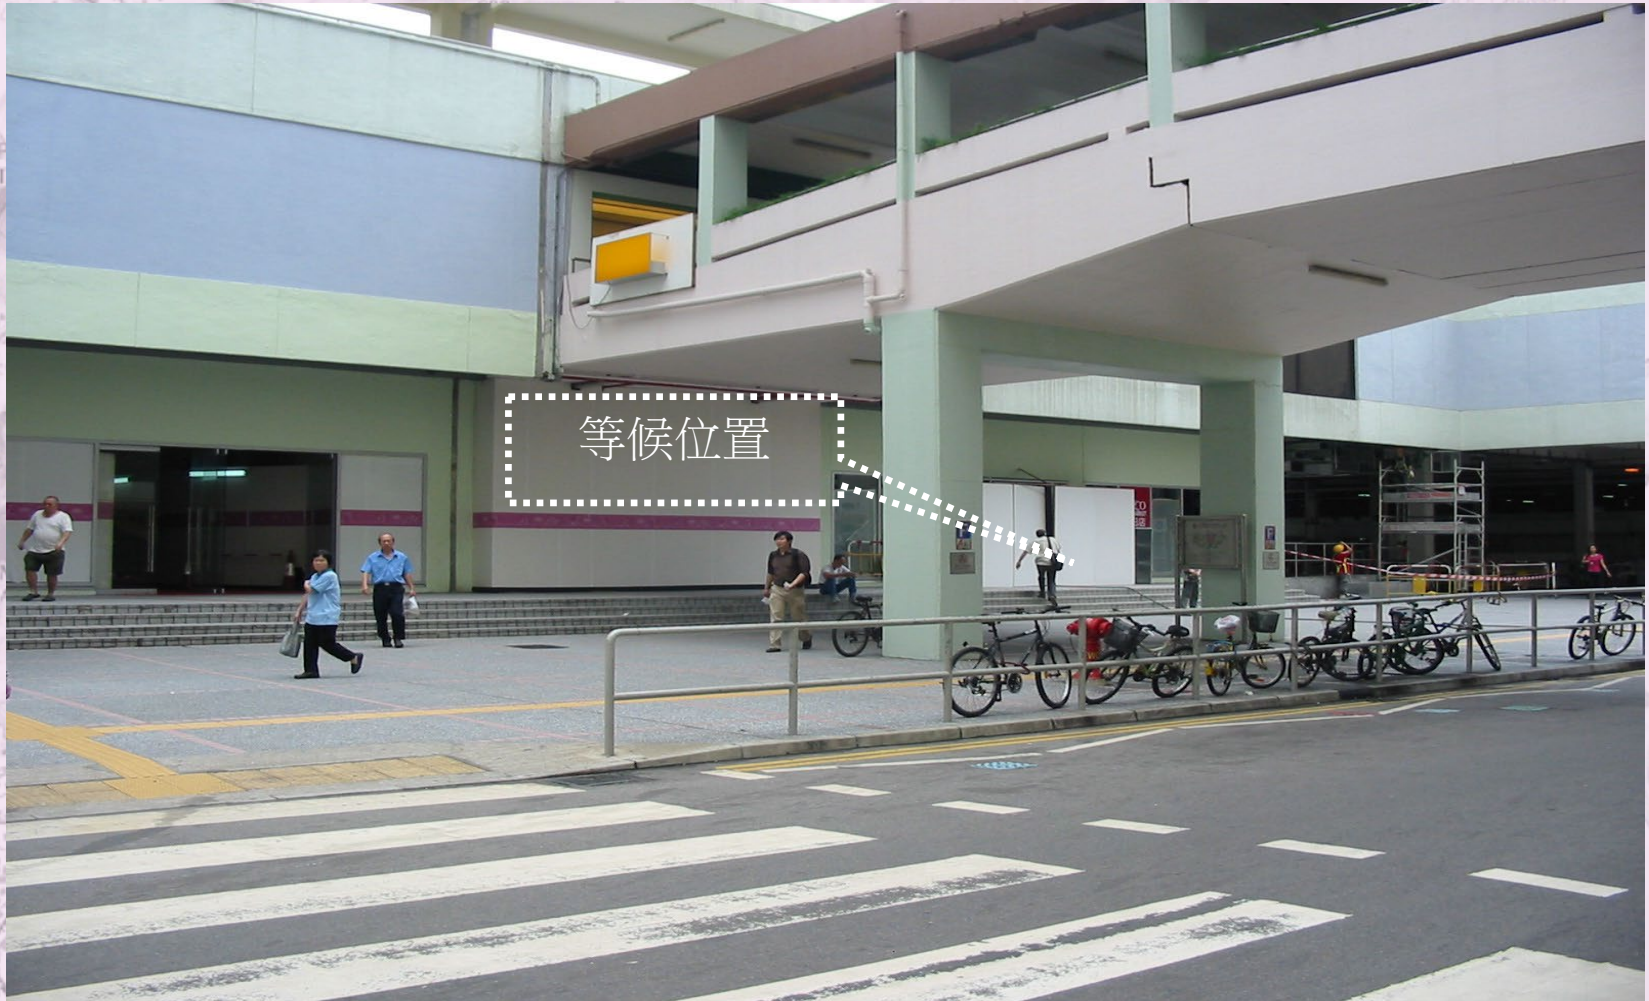

## Footbridge outside Cooked Food Market, Sha Kok Estate

Hospital Authority  
New Territories East Cluster

Quality Effective Health Care

# 呂明才中學巴士站(源禾路)

**Baptist Lui Ming Choi Secondary School Bus Stop (Yuen Wu Road)**

等候位置

Hospital Authority  
New Territories East Cluster

Quality Effective Health Care

# 禾輦邨禾輦商場正門

Main Entrance of Wo Che Shopping Centre, Wo Che Estate

Hospital Authority  
New Territories East Cluster

Quality Effective Health Care