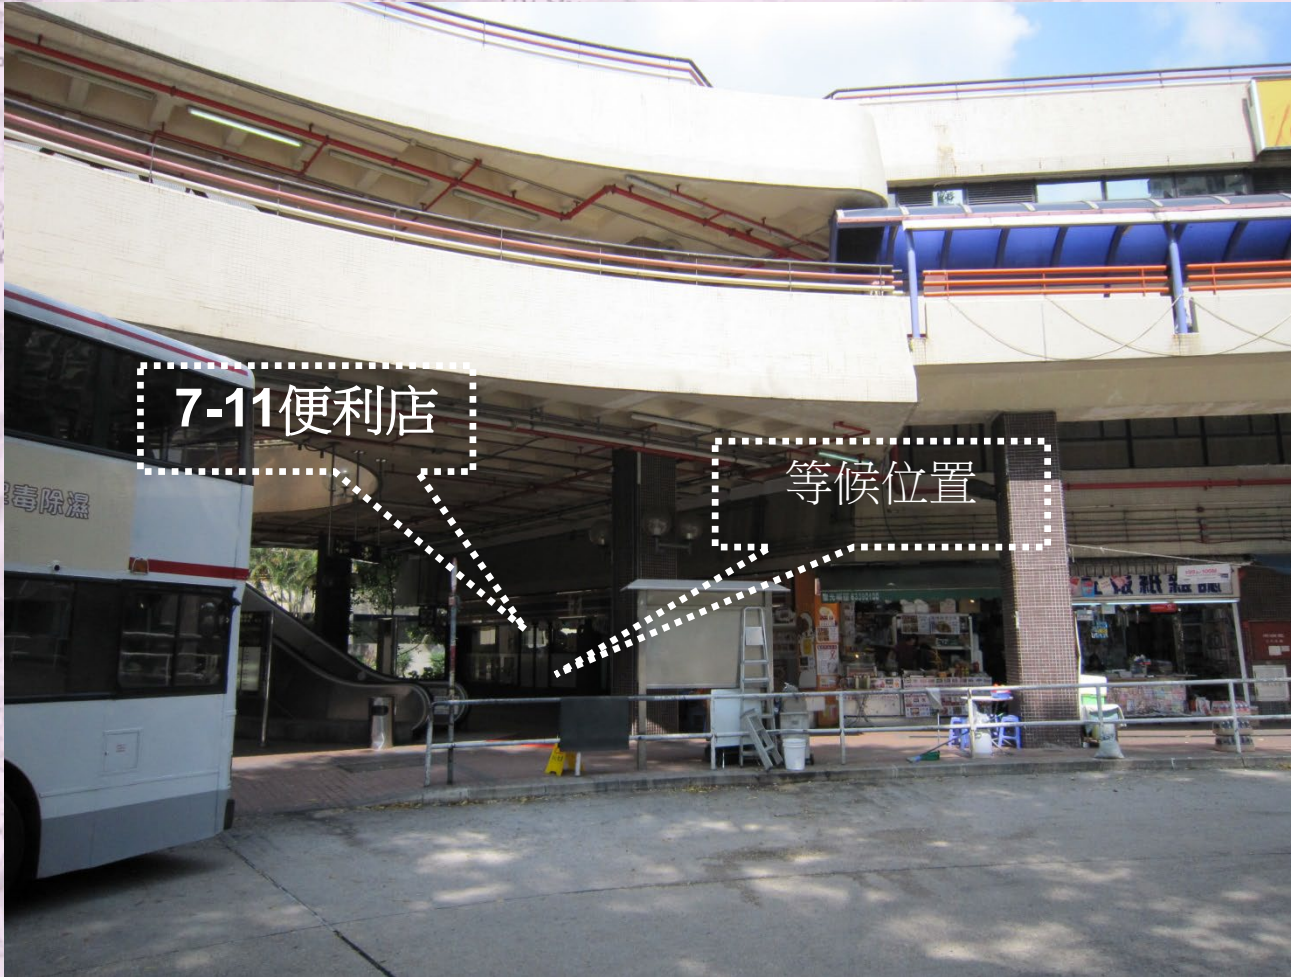

Last updated on May 2023

Hospital Authority
New Territories East Cluster

Quality Effective Health Care

沙田慈氏護養院 Cheshire Home Shatin

等候位置

Hospital Authority
New Territories East Cluster

Quality Effective Health Care

顯徑邨(巴士總站近7-11便利店) Hin Keng Estate (Bus Terminus near 7-eleven)

Hospital Authority
New Territories East Cluster

Quality Effective Health Care

美林邨(的士站旁)

Mei Lam Estate (Near Taxi Stand)

Hospital Authority

New Territories East Cluster

Quality Effective Health Care

港鐵大圍站(有蓋巴士站內)

MTR Tai Wai Station (Inside Covered Bus Terminus)

Hospital Authority
New Territories East Cluster

Quality Effective Health Care

新翠邨(的士站旁)

Sun Chui Estate (Near Taxi Stand)

等候位置

Hospital Authority
New Territories East Cluster

Quality Effective Health Care

港鐵沙田站(沙田廣場路口) MTR Shatin Station (Main Entrance of Shatin Plaza)

Hospital Authority
New Territories East Cluster

Quality Effective Health Care