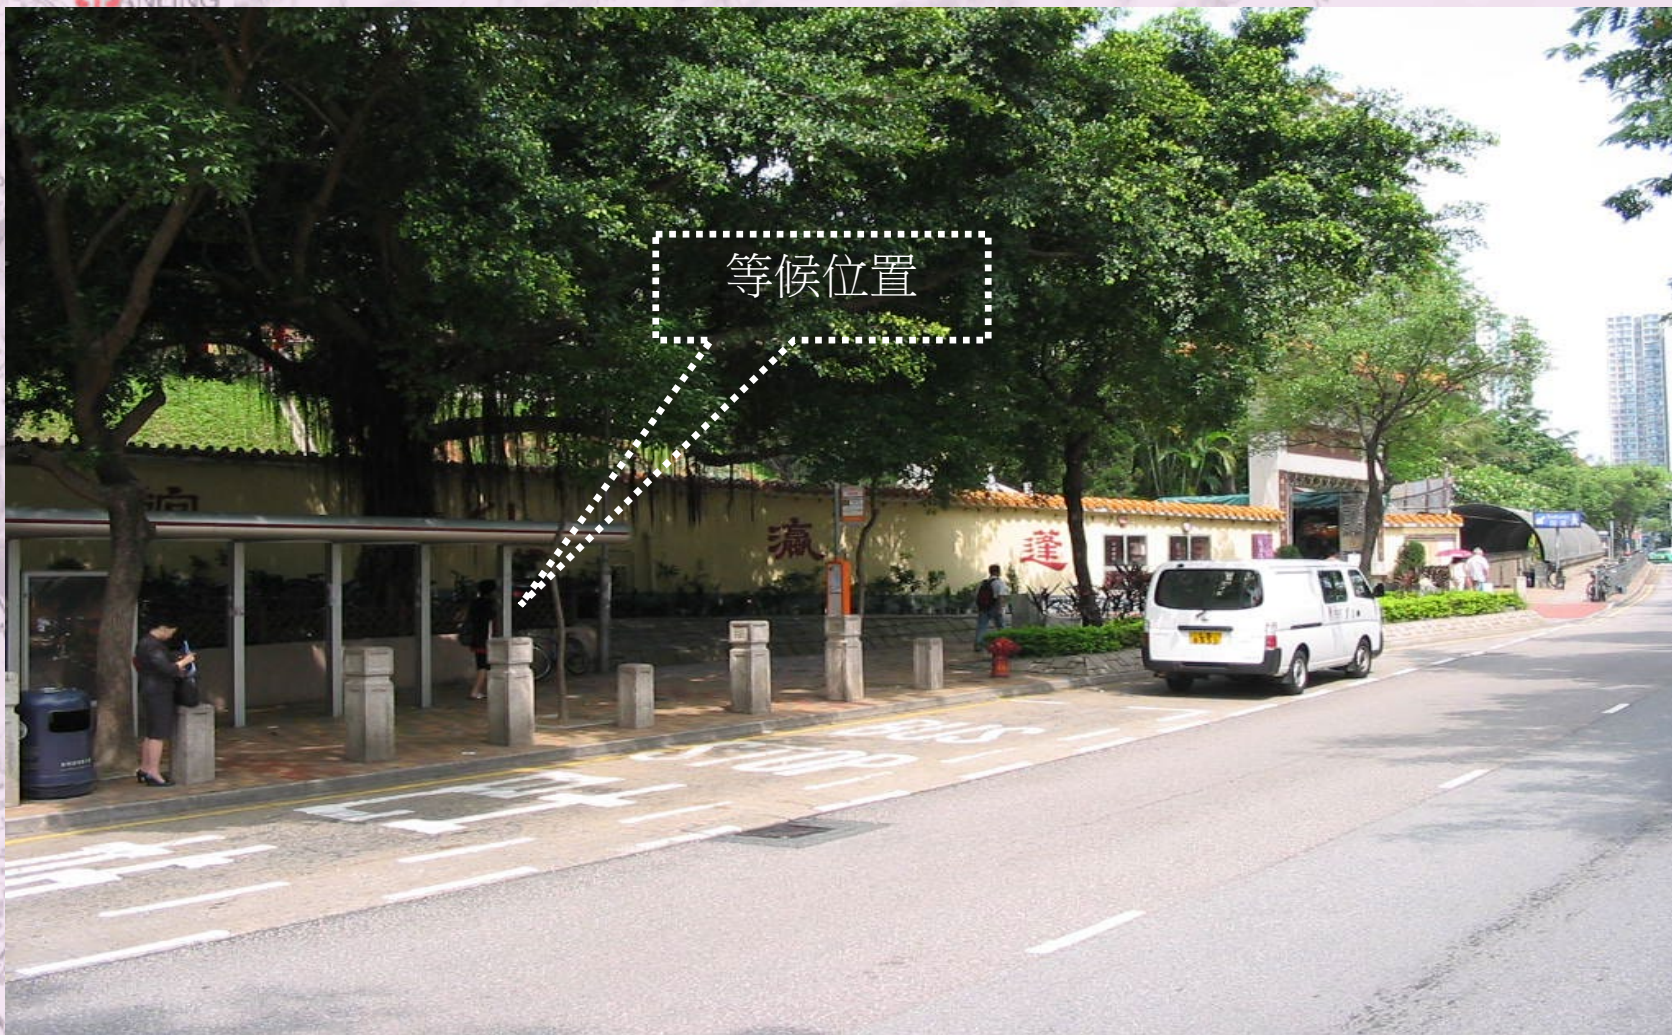

Bus Stop opposite to Avon Park (Outside Buddhist Ching Kok Lin Association School)

等候位置

Hospital Authority
New Territories East Cluster

Quality Effective Health Care

花都廣場 - 麥當勞門口(雷鳴路)

Flora Plaza - Outside McDonald Restaurant (Lui Ming Road)

Hospital Authority

New Territories East Cluster

Quality Effective Health Care

欣盛苑 – 欣麗閣巴士站(百和路) Yan Shing Court - Yan Lai House Bus Stop (Pak Wo Road)

Hospital Authority
New Territories East Cluster

Quality Effective Health Care

蓬瀛仙館巴士站(百和路)

Fung Ying Seen Koon Bus Stop (Pak Wo Road)

等候位置

Hospital Authority

New Territories East Cluster

Quality Effective Health Care

百和路遊樂場巴士站(嘉盛苑對出)

Pak Wo Road Children Playground Bus Stop (Opposite to Ka Shing Court)