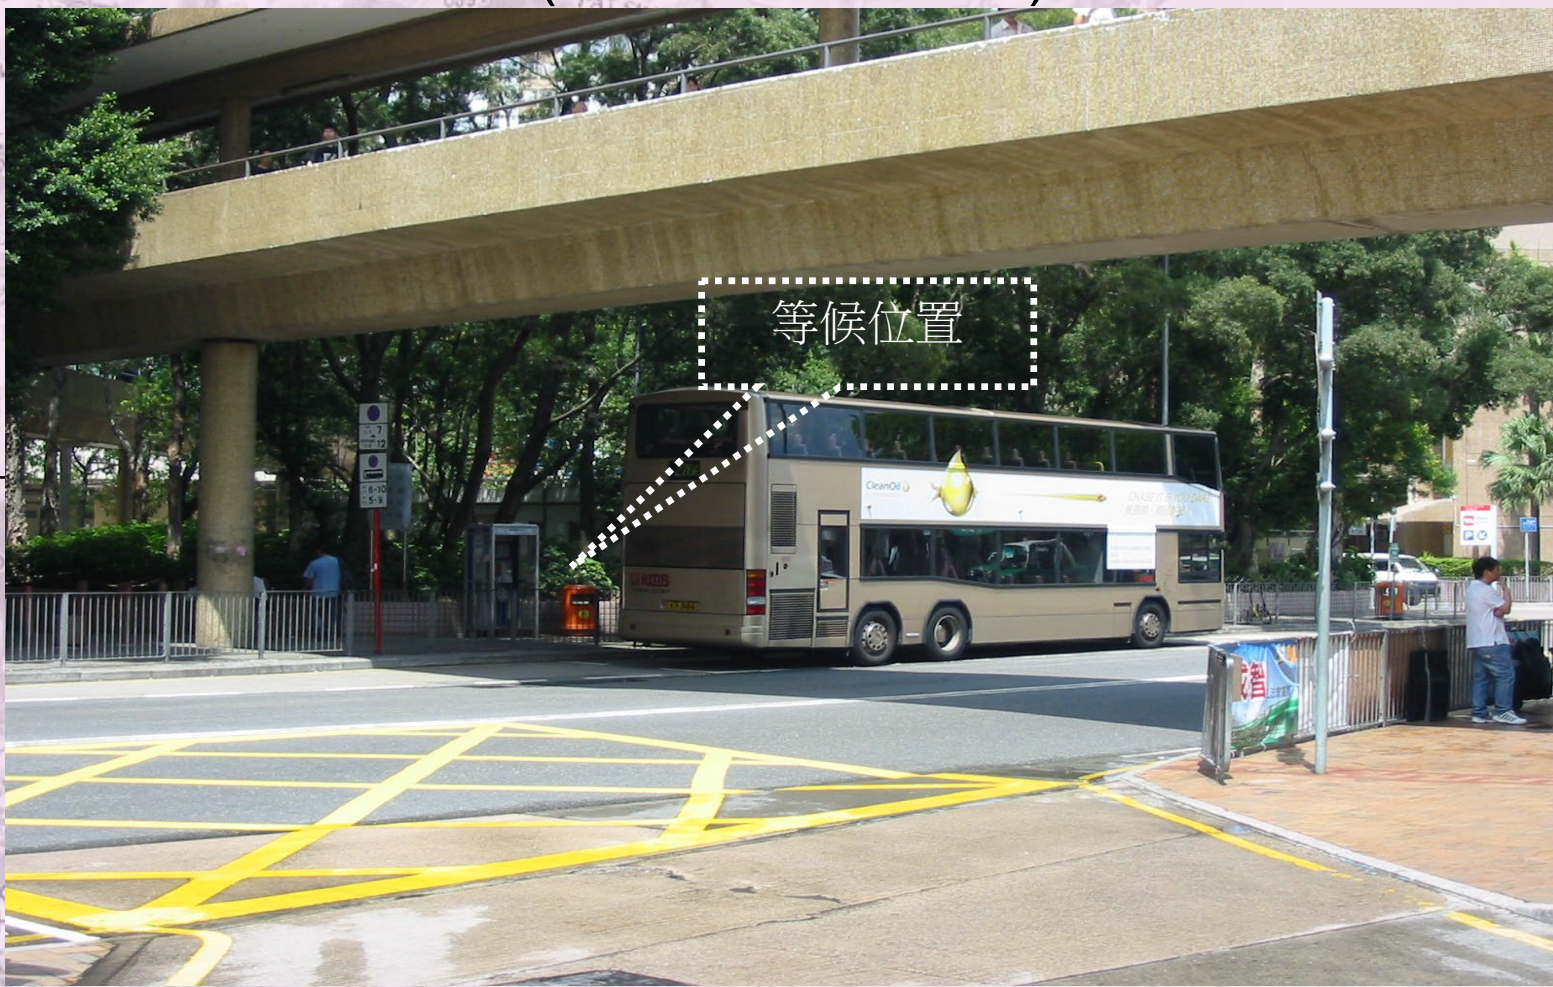

北區醫院 - 非緊急救護車上落處

NDH - NEATS Pick-up Point

Hospital Authority
New Territories East Cluster

Quality Effective Health Care

港鐵上水站 - 旭埔苑天橋底(彩園路)

MTR Sheung Shui Station - under Yuk Po Court footbridge

(Choi Yuen Road)